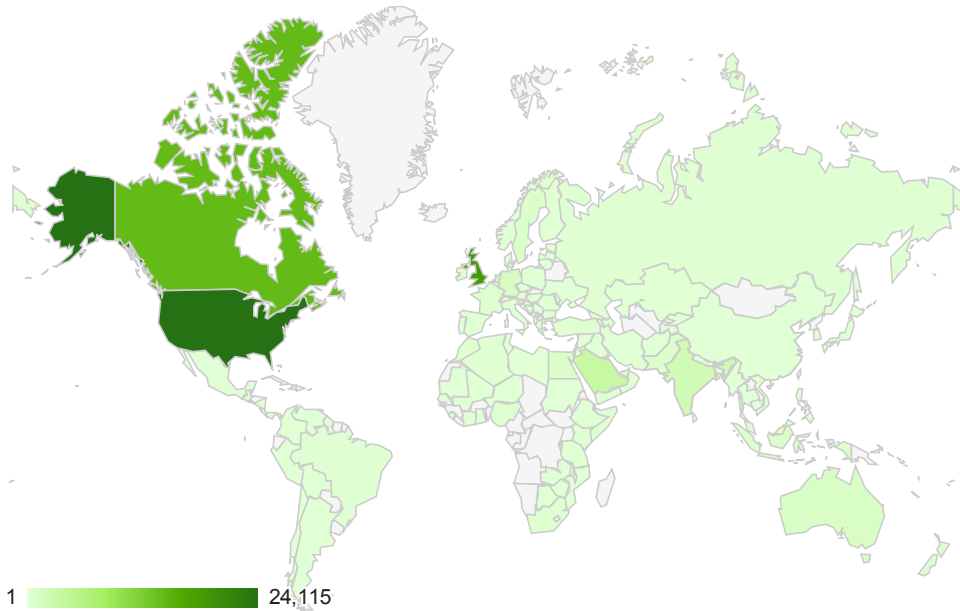

Location

% of visits: 100.00%

Map Overlay

Site Usage

Visits 84,002 % of Total: 100.00% (84,002)	Pages / Visit 3.03 Site Avg: 3.03 (0.00%)	Avg. Visit Duration 00:03:46 Site Avg: 00:03:46 (0.00%)	% New Visits 40.28% Site Avg: 40.28% (0.00%)	Bounce Rate 54.35% Site Avg: 54.35% (0.00%)
---	--	--	---	--

Country / Territory	Visits	Pages / Visit	Avg. Visit Duration	% New Visits	Bounce Rate
1. United States	24,115	3.11	00:03:43	39.02%	54.14%
2. United Kingdom	18,504	3.05	00:03:36	41.09%	53.92%
3. Canada	14,187	3.23	00:04:02	31.85%	50.72%
4. Saudi Arabia	3,414	3.13	00:04:09	42.97%	51.73%
5. India	2,245	3.21	00:04:23	50.96%	51.85%
6. Netherlands	2,229	3.04	00:03:16	42.93%	55.41%
7. (not set)	2,002	2.24	00:02:56	57.24%	65.83%
8. Singapore	1,675	2.13	00:02:40	30.45%	61.19%
9. United Arab Emirates	1,586	3.01	00:04:28	38.59%	49.87%
10. Germany	1,295	3.33	00:03:04	40.85%	60.15%
11. Australia	1,050	1.96	00:02:36	58.00%	66.00%
12. Maldives	912	2.54	00:03:52	28.18%	58.00%
13. Egypt	757	2.78	00:04:21	44.52%	51.25%
14. Belgium	747	3.39	00:03:41	37.75%	59.71%
15. Sri Lanka	688	3.81	00:05:37	31.98%	44.77%
16. Sweden	683	3.25	00:03:30	46.41%	56.22%
17. Indonesia	549	2.45	00:03:48	63.39%	62.66%
18. Pakistan	518	2.81	00:03:36	47.68%	58.49%
19. Trinidad and Tobago	499	2.64	00:02:38	49.50%	61.32%
20. Qatar	481	2.36	00:03:08	38.05%	62.37%